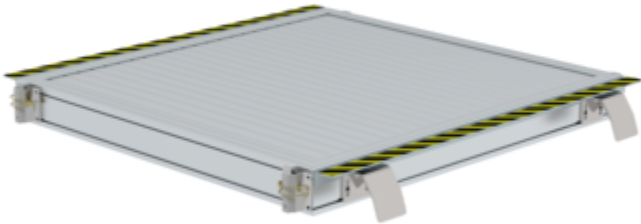

Order no.: 331039

Rigid track platform

Accessories for the product family