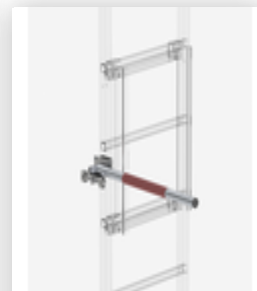

Access guard  
emergency exit  
ladder 12 rungs for  
vertical ladders

Order no.: 063504

Safety barrier for  
emergency descent  
ladder Exit on left

Order no.: 063505

Safety barrier for  
emergency descent  
ladder Exit on right