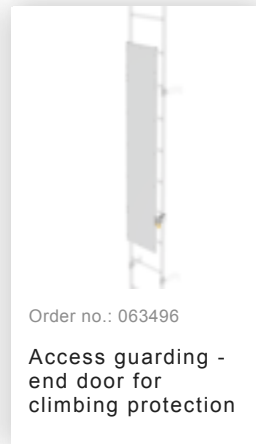

Order no.: 520100

Single-flight vertical
ladder with back
protection galvanised
steel 5.96m

Accessories for the product family

Order no.: 062969
Exit step bright aluminium
Clearance 250 mm

Order no.: 062970
Exit step bright aluminium
Clearance 300 mm

Order no.: 060968
Exit railing, side Metal roof cover shell

Order no.: 063253
Ground attachment for base plate for vertical ladders galvanised steel

Order no.: 068253
Ground attachment for base plate for vertical ladders

Order no.: 063278
Wall anchor

Order no.: 063962
Rotating access protection unit Galvanised steel

Order no.: 061445
Access protection access ladder

Order no.: 019007
Identification plate for fall protection device for fall protection

Order no.: 019107

Identification sticker for fall protection device

Order no.: 019175

Inspection sticker 40 x 40 mm

Order no.: 019176

Inventory sticker

Order no.: 063496

Access guarding - end door for climbing protection