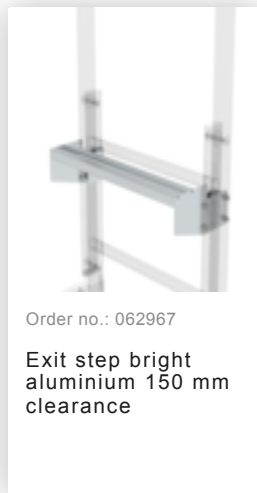

Order no.: 520100

Single-flight vertical
ladder with back
protection galvanised
steel 5.96m

Accessories for the product family

Order no.: 062969
Exit step bright aluminium
Clearance 250 mm

Order no.: 062970
Exit step bright aluminium
Clearance 300 mm

Order no.: 063966
Exit step galvanised steel
Clearance 100 mm

Order no.: 063967
Exit step galvanised steel
Clearance 150 mm

Order no.: 063968
Exit step galvanised steel
Clearance 200 mm

Order no.: 063969
Exit step galvanised steel
Clearance 250 mm

Order no.: 068970
Exit step stainless steel
Clearance 300 mm

Order no.: 063965
Entry and exit aids

Order no.: 063499
Access guard can be hooked in Bright aluminium, height: 1,190 mm

Order no.: 063497
Access guard locking door