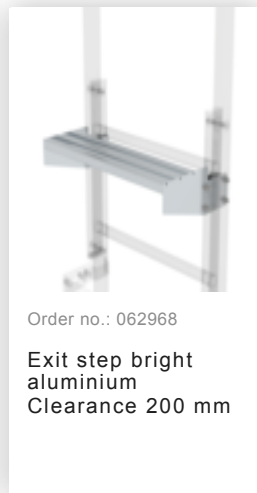

Order no.: 520100

Single-flight vertical
ladder with back
protection galvanised
steel 5.96m

Accessories for the product family

Order no.: 062969
Exit step bright aluminium
Clearance 250 mm

Order no.: 062970
Exit step bright aluminium
Clearance 300 mm

Order no.: 063966
Exit step galvanised steel
Clearance 100 mm

Order no.: 063967
Exit step galvanised steel
Clearance 150 mm

Order no.: 063968
Exit step galvanised steel
Clearance 200 mm

Order no.: 063969
Exit step galvanised steel
Clearance 250 mm

Order no.: 068970
Exit step stainless steel
Clearance 300 mm

Order no.: 063965
Entry and exit aids

Order no.: 063499
Access guard can be hooked in Bright aluminium, height: 1,190 mm

Order no.: 063497
Access guard locking door