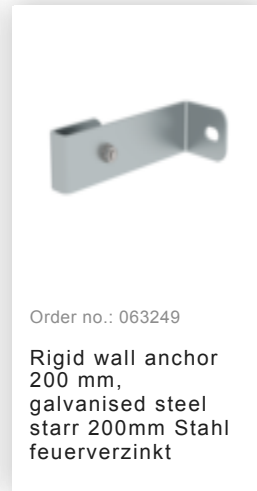

Order no.: 520130

**Multiple-flight vertical
ladder with back
protection (construction)
galvanised steel 11.84m**

Accessories for the product family

Order no.: 063235

Back protection
hoop strut,
3,000mm long
Galvanised steel

Order no.: 063963

Back protection
hoop offset design
Galvanised steel

Order no.: 063961

Transfer platform
between ladder
sections, Ø 700 mm
Galvanised steel

Order no.: 061236

Vertical ladder
connector 200 mm
Cast aluminium

Order no.: 019118

Perforated rung,
bright steel 470 mm

Order no.: 068239

Connecting brace
Stainless steel

Order no.: 063257

Wall anchor U-
bracket, rigid Wall
clearance 150 mm

Order no.: 063259

Wall anchor U-
bracket, rigid Wall
clearance 200 mm

Order no.: 063263

Wall anchor U-
bracket, adjustable,
165–205 mm,
galvanised steel
165–205 mm,
galvanised steel

Order no.: 063260

Wall anchor U-
bracket, adjustable,
200–275 mm,
galvanised steel
200–275 mm,
galvanised steel