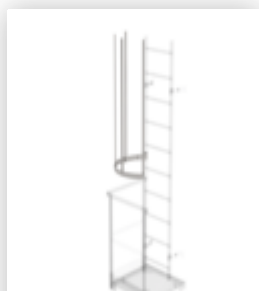

Exit step stainless steel 150 mm clearance

Order no.: 068968

Exit step stainless steel Clearance 200 mm

Order no.: 068970

Exit step stainless steel Clearance 300 mm

Order no.: 068237

Back protection hoop lateral exit Stainless steel exit with mounting kit

Order no.: 068277

Back protection extension V2A stainless steel

Order no.: 068507

Roof parapet bridge with safety door and fall protection rail Stainless steel V2A

Order no.: 068971

Exit step for SI door with fall protection rail, stainless steel Clearance 100 mm