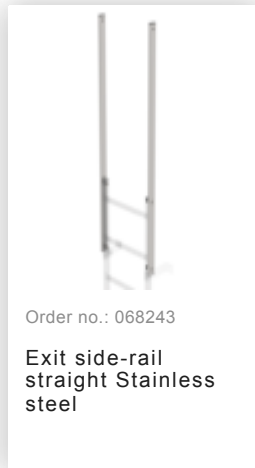

Order no.: 530130

**Multiple-flight vertical
ladder with back
protection (construction)
stainless steel 11.84m**

Accessories for the product family

Order no.: 068235

Back protection
hoop strut,
3,000mm long
Stainless steel

Order no.: 068963

Back protection
hoop offset design
Stainless steel V2A

Order no.: 068961

Transfer platform
between ladder
sections, Ø 700 mm
V2A stainless steel

Order no.: 068236

Vertical ladder
connector 200 mm
Edelstahl

Order no.: 019126

Shaft ladder, V4A
stainless steel
470mm

Order no.: 068239

Connecting brace
Stainless steel

Order no.: 063257

Wall anchor U-
bracket, rigid Wall
clearance 150 mm

Order no.: 063259

Wall anchor U-
bracket, rigid Wall
clearance 200 mm

Order no.: 063263

Wall anchor U-
bracket, adjustable,
165–205 mm,
galvanised steel
165–205 mm,
galvanised steel

Order no.: 063260

Wall anchor U-
bracket, adjustable,
200–275 mm,
galvanised steel
200–275 mm,
galvanised steel