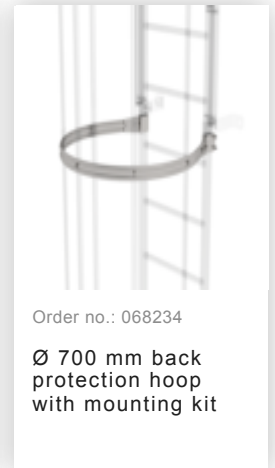

Order no.: 530130

**Multiple-flight vertical
ladder with back
protection (construction)
stainless steel 11.84m**

Accessories for the product family

Order no.: 068235

Back protection
hoop strut,
3,000mm long
Stainless steel

Order no.: 068963

Back protection
hoop offset design
Stainless steel V2A

Order no.: 068961

Transfer platform
between ladder
sections, Ø 700 mm
V2A stainless steel

Order no.: 068236

Vertical ladder
connector 200 mm
Edelstahl