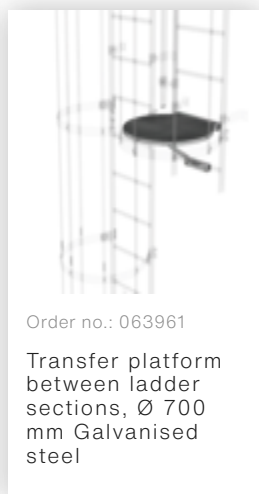

Order no.: 520231

**Multiple-flight vertical
ladder with back
protection (machinery)
galvanised steel 12.12m**

Accessories for the product family

Order no.: 063267
Wall anchor U-bracket, adjustable, 275-375mm, galvanised steel

Order no.: 063275
Wall anchor U-bracket, adjustable, 375-500 mm, galvanised steel

Order no.: 063250
Wall anchor, adjustable, 165-205 mm, galvanised steel 165-205 hot-galvanised steel

Order no.: 063262
Wall anchor w. Clamping bracket, adjustable, 215-275 mm, galvanised steel 215-275 mm adjustment range Galvanised steel

Order no.: 063261
Wall anchor w. clamping bracket, adjustable 275-375 mm, galvanised steel 275-375 mm adjustment range Galvanised steel

Order no.: 063269
Wall anchor w. clamping bracket, adjustable 375-500 mm, galvanised steel