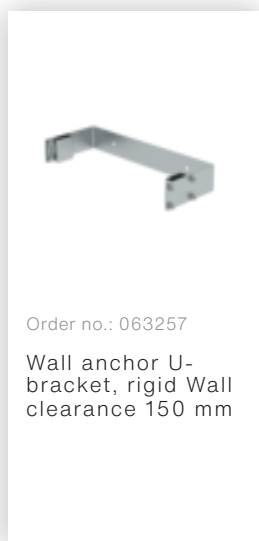

Order no.: 520231

**Multiple-flight vertical
ladder with back
protection (machinery)
galvanised steel 12.12m**

Accessories for the product family

Order no.: 063267
Wall anchor U-bracket, adjustable, 275-375mm, galvanised steel

Order no.: 063275
Wall anchor U-bracket, adjustable, 375-500 mm, galvanised steel

Order no.: 063250
Wall anchor, adjustable, 165-205 mm, galvanised steel 165-205 hot-galvanised steel

Order no.: 063262
Wall anchor w. Clamping bracket, adjustable, 215-275 mm, galvanised steel 215-275 mm adjustment range Galvanised steel

Order no.: 063261
Wall anchor w. clamping bracket, adjustable 275-375 mm, galvanised steel 275-375 mm adjustment range Galvanised steel

Order no.: 063269
Wall anchor w. clamping bracket, adjustable 375-500 mm, galvanised steel