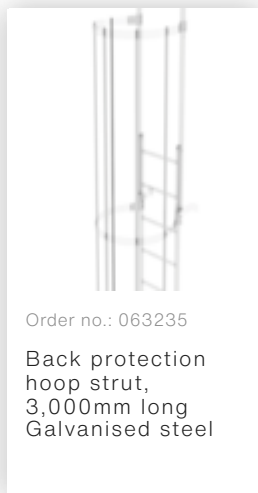

Order no.: 520231

**Multiple-flight vertical
ladder with back
protection (machinery)
galvanised steel 12.12m**

Accessories for the product family

Order no.: 063267
Wall anchor U-bracket, adjustable, 275-375mm, galvanised steel

Order no.: 063275
Wall anchor U-bracket, adjustable, 375-500 mm, galvanised steel

Order no.: 063250
Wall anchor, adjustable, 165-205 mm, galvanised steel 165-205 hot-galvanised steel

Order no.: 063262
Wall anchor w. Clamping bracket, adjustable, 215-275 mm, galvanised steel 215-275 mm adjustment range Galvanised steel

Order no.: 063261
Wall anchor w. clamping bracket, adjustable 275-375 mm, galvanised steel 275-375 mm adjustment range Galvanised steel

Order no.: 063269
Wall anchor w. clamping bracket, adjustable 375-500 mm, galvanised steel