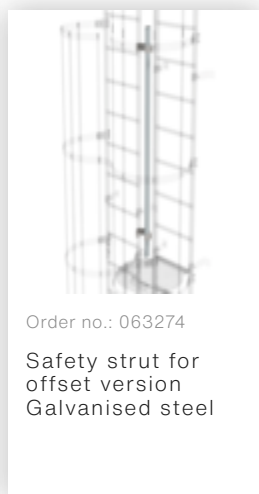

Order no.: 520231

**Multiple-flight vertical
ladder with back
protection (machinery)
galvanised steel 12.12m**

Accessories for the product family

Order no.: 063267
Wall anchor U-bracket, adjustable, 275-375mm, galvanised steel

Order no.: 063275
Wall anchor U-bracket, adjustable, 375-500 mm, galvanised steel

Order no.: 063250
Wall anchor, adjustable, 165-205 mm, galvanised steel 165-205 hot-galvanised steel

Order no.: 063262
Wall anchor w. Clamping bracket, adjustable, 215-275 mm, galvanised steel 215-275 mm adjustment range Galvanised steel

Order no.: 063261
Wall anchor w. clamping bracket, adjustable 275-375 mm, galvanised steel 275-375 mm adjustment range Galvanised steel

Order no.: 063269
Wall anchor w. clamping bracket, adjustable 375-500 mm, galvanised steel