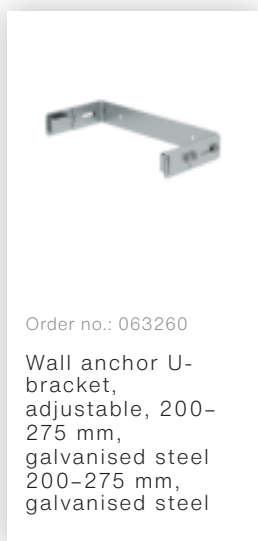

Order no.: 520231

**Multiple-flight vertical
ladder with back
protection (machinery)
galvanised steel 12.12m**

Accessories for the product family

Order no.: 063267
Wall anchor U-bracket, adjustable, 275-375mm, galvanised steel

Order no.: 063275
Wall anchor U-bracket, adjustable, 375-500 mm, galvanised steel

Order no.: 063250
Wall anchor, adjustable, 165-205 mm, galvanised steel 165-205 hot-galvanised steel

Order no.: 063262
Wall anchor w. Clamping bracket, adjustable, 215-275 mm, galvanised steel 215-275 mm adjustment range Galvanised steel

Order no.: 063261
Wall anchor w. clamping bracket, adjustable 275-375 mm, galvanised steel 275-375 mm adjustment range Galvanised steel

Order no.: 063269
Wall anchor w. clamping bracket, adjustable 375-500 mm, galvanised steel