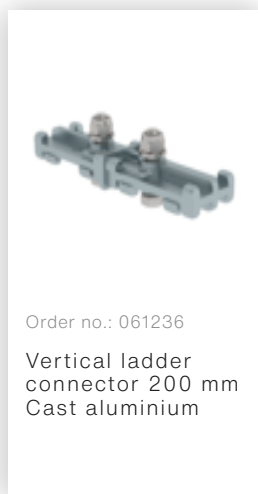

Order no.: 520231

**Multiple-flight vertical
ladder with back
protection (machinery)
galvanised steel 12.12m**

Accessories for the product family

Order no.: 063267
Wall anchor U-bracket, adjustable, 275-375mm, galvanised steel

Order no.: 063275
Wall anchor U-bracket, adjustable, 375-500 mm, galvanised steel

Order no.: 063250
Wall anchor, adjustable, 165-205 mm, galvanised steel 165-205 hot-galvanised steel

Order no.: 063262
Wall anchor w. Clamping bracket, adjustable, 215-275 mm, galvanised steel 215-275 mm adjustment range Galvanised steel

Order no.: 063261
Wall anchor w. clamping bracket, adjustable 275-375 mm, galvanised steel 275-375 mm adjustment range Galvanised steel

Order no.: 063269
Wall anchor w. clamping bracket, adjustable 375-500 mm, galvanised steel