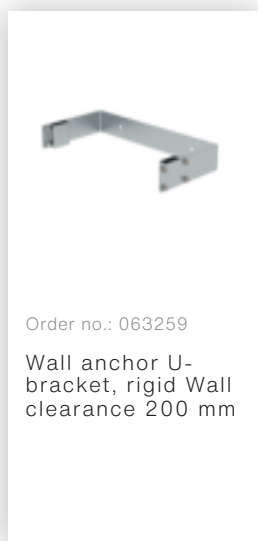

Order no.: 520231

**Multiple-flight vertical
ladder with back
protection (machinery)
galvanised steel 12.12m**

Accessories for the product family

Order no.: 063267
Wall anchor U-bracket, adjustable, 275-375mm, galvanised steel

Order no.: 063275
Wall anchor U-bracket, adjustable, 375-500 mm, galvanised steel

Order no.: 063250
Wall anchor, adjustable, 165-205 mm, galvanised steel 165-205 hot-galvanised steel

Order no.: 063262
Wall anchor w. Clamping bracket, adjustable, 215-275 mm, galvanised steel 215-275 mm adjustment range Galvanised steel

Order no.: 063261
Wall anchor w. clamping bracket, adjustable 275-375 mm, galvanised steel 275-375 mm adjustment range Galvanised steel

Order no.: 063269
Wall anchor w. clamping bracket, adjustable 375-500 mm, galvanised steel