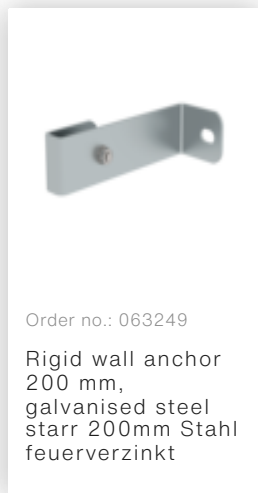

Order no.: 520231

**Multiple-flight vertical
ladder with back
protection (machinery)
galvanised steel 12.12m**

Accessories for the product family

Order no.: 063267
Wall anchor U-bracket, adjustable, 275-375mm, galvanised steel

Order no.: 063275
Wall anchor U-bracket, adjustable, 375-500 mm, galvanised steel

Order no.: 063250
Wall anchor, adjustable, 165-205 mm, galvanised steel 165-205 hot-galvanised steel

Order no.: 063262
Wall anchor w. Clamping bracket, adjustable, 215-275 mm, galvanised steel 215-275 mm adjustment range Galvanised steel

Order no.: 063261
Wall anchor w. clamping bracket, adjustable 275-375 mm, galvanised steel 275-375 mm adjustment range Galvanised steel

Order no.: 063269
Wall anchor w. clamping bracket, adjustable 375-500 mm, galvanised steel