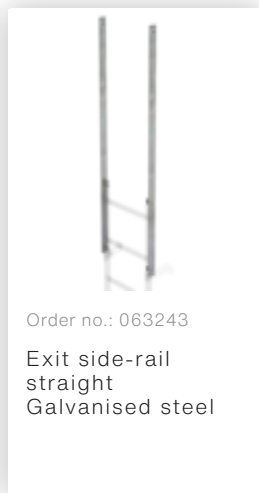

Order no.: 520231

**Multiple-flight vertical
ladder with back
protection (machinery)
galvanised steel 12.12m**

Accessories for the product family

Order no.: 063267
Wall anchor U-bracket, adjustable, 275-375mm, galvanised steel

Order no.: 063275
Wall anchor U-bracket, adjustable, 375-500 mm, galvanised steel

Order no.: 063250
Wall anchor, adjustable, 165-205 mm, galvanised steel 165-205 hot-galvanised steel

Order no.: 063262
Wall anchor w. Clamping bracket, adjustable, 215-275 mm, galvanised steel 215-275 mm adjustment range Galvanised steel

Order no.: 063261
Wall anchor w. clamping bracket, adjustable 275-375 mm, galvanised steel 275-375 mm adjustment range Galvanised steel

Order no.: 063269
Wall anchor w. clamping bracket, adjustable 375-500 mm, galvanised steel