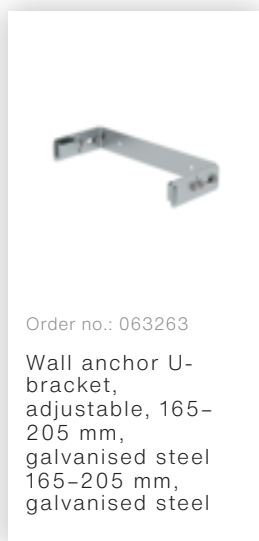

Order no.: 520231

**Multiple-flight vertical
ladder with back
protection (machinery)
galvanised steel 12.12m**

Accessories for the product family

Order no.: 063267
Wall anchor U-bracket, adjustable, 275-375mm, galvanised steel

Order no.: 063275
Wall anchor U-bracket, adjustable, 375-500 mm, galvanised steel

Order no.: 063250
Wall anchor, adjustable, 165-205 mm, galvanised steel 165-205 hot-galvanised steel

Order no.: 063262
Wall anchor w. Clamping bracket, adjustable, 215-275 mm, galvanised steel 215-275 mm adjustment range Galvanised steel

Order no.: 063261
Wall anchor w. clamping bracket, adjustable 275-375 mm, galvanised steel 275-375 mm adjustment range Galvanised steel

Order no.: 063269
Wall anchor w. clamping bracket, adjustable 375-500 mm, galvanised steel