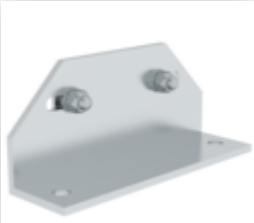

Order no.: 600324

Stairs 60°, step width

1,000 mm 4 steps

Grooved aluminium

Accessories for this product

Accessories for the product family

Order no.: 690925

**Foot bracket for
floor-mounted
installation 1 pcs.**