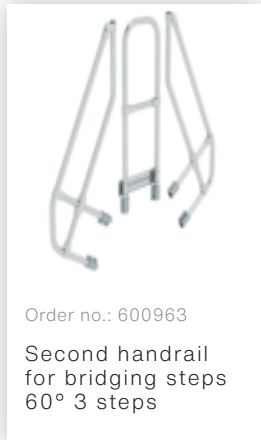

Order no.: 600903

**Bridging steps 60° step
width 600 mm 3 steps**

Accessories for this product

Accessories for the product family