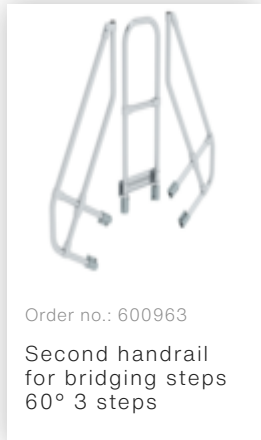

Order no.: 600913

**Bridging steps 60° step
width 800 mm 3 steps**

Accessories for this product

Accessories for the product family