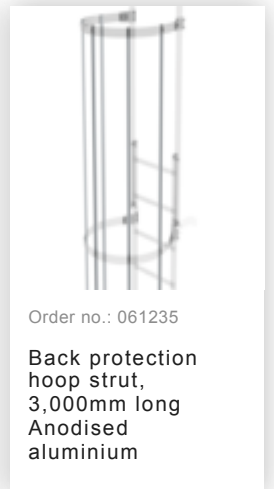

Order no.: 062237

**Back protection hoop
lateral exit Natural exit
with mounting kit**

Accessories for the product family

Order no.: 062235

**Back protection
hoop strut,
3,000mm long
Bright aluminium**

Order no.: 063235

**Back protection
hoop strut,
3,000mm long
Galvanised steel**

Order no.: 068235

**Back protection
hoop strut,
3,000mm long
Stainless steel**