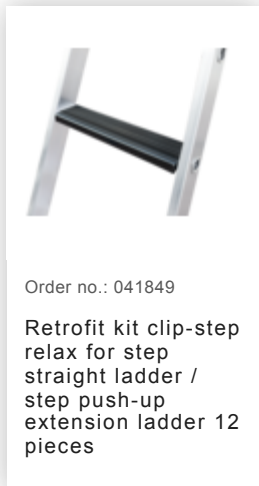

Accessories for this product

Accessories for the product family