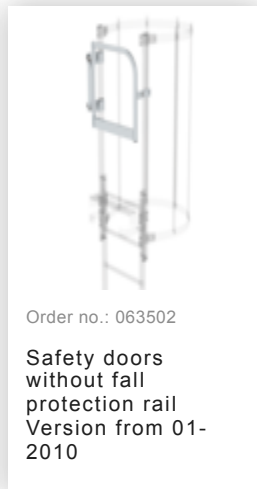

Order no.: 062243

Exit side-rail straight

Bright aluminium

Accessories for the product family

Order no.: 063500

Safety barrier Bare
aluminium

Order no.: 063502

Safety doors
without fall
protection rail
Version from 01-
2010