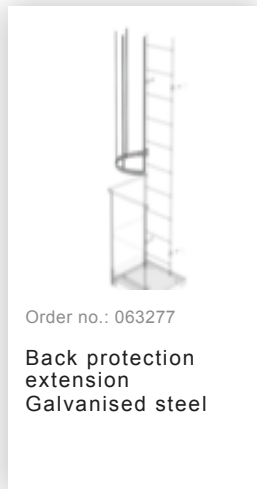

Order no.: 062963

**Back protection hoop  
offset design Bright  
aluminium**

### Accessories for the product family

Order no.: 062235

**Back protection  
hoop strut,  
3,000mm long  
Bright aluminium**

Order no.: 063235

**Back protection  
hoop strut,  
3,000mm long  
Galvanised steel**

Order no.: 068235

**Back protection  
hoop strut,  
3,000mm long  
Stainless steel**

Order no.: 061274

**Safety strut for  
offset version  
Anodised  
aluminium**

Order no.: 062274

**Safety strut for  
offset version  
Bright aluminium**