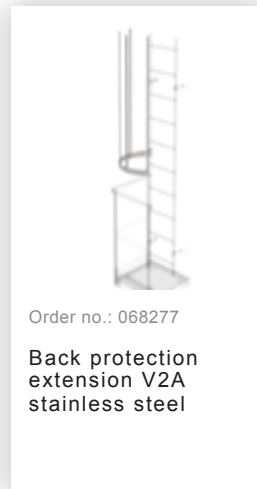

Order no.: 062963

**Back protection hoop  
offset design Bright  
aluminium**

### Accessories for the product family

Order no.: 062235

**Back protection  
hoop strut,  
3,000mm long  
Bright aluminium**

Order no.: 063235

**Back protection  
hoop strut,  
3,000mm long  
Galvanised steel**