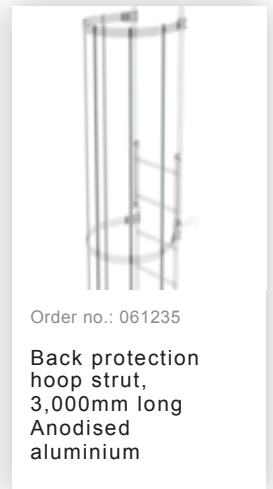

Order no.: 062963

**Back protection hoop  
offset design Bright  
aluminium**

### Accessories for the product family

Order no.: 062235

**Back protection  
hoop strut,  
3,000mm long  
Bright aluminium**

Order no.: 063235

**Back protection  
hoop strut,  
3,000mm long  
Galvanised steel**