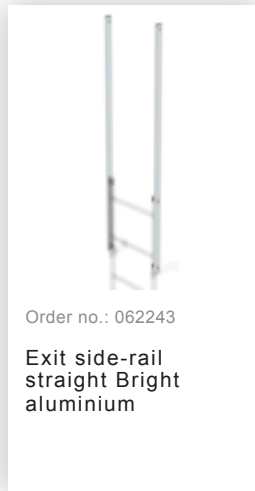

Order no.: 510130

**Multiple-flight vertical
ladder with back
protection (construction)
bright aluminium 11.84m**

Accessories for the product family

Order no.: 062235

Back protection
hoop strut,
3,000mm long
Bright aluminium

Order no.: 062963

Back protection
hoop offset design
Bright aluminium

Order no.: 063961

Transfer platform
between ladder
sections, Ø 700 mm
Galvanised steel

Order no.: 061236

Vertical ladder
connector 200 mm
Cast aluminium