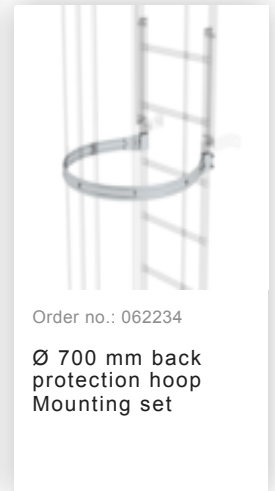

Order no.: 510130

**Multiple-flight vertical
ladder with back
protection (construction)
bright aluminium 11.84m**

Accessories for the product family

Order no.: 062235

Back protection
hoop strut,
3,000mm long
Bright aluminium

Order no.: 062963

Back protection
hoop offset design
Bright aluminium

Order no.: 063961

Transfer platform
between ladder
sections, Ø 700 mm
Galvanised steel

Order no.: 061236

Vertical ladder
connector 200 mm
Cast aluminium

Wall anchor U-
bracket, adjustable,
165–205 mm,
galvanised steel
165–205 mm,
galvanised steel

Order no.: 063260

Wall anchor U-
bracket, adjustable,
200–275 mm,
galvanised steel
200–275 mm,
galvanised steel