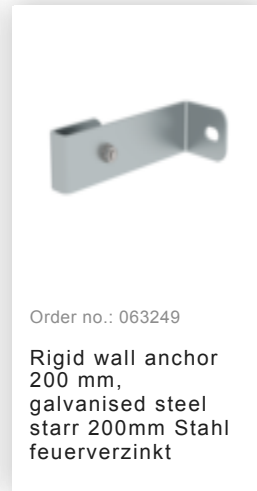

Order no.: 510130

**Multiple-flight vertical
ladder with back
protection (construction)
bright aluminium 11.84m**

Accessories for the product family

Order no.: 062235

Back protection
hoop strut,
3,000mm long
Bright aluminium

Order no.: 062963

Back protection
hoop offset design
Bright aluminium

Order no.: 063961

Transfer platform
between ladder
sections, Ø 700 mm
Galvanised steel

Order no.: 061236

Vertical ladder
connector 200 mm
Cast aluminium

Order no.: 068239

Connecting brace
Stainless steel

Order no.: 063257

Wall anchor U-
bracket, rigid Wall
clearance 150 mm

Order no.: 063259

Wall anchor U-
bracket, rigid Wall
clearance 200 mm

Order no.: 063263

Wall anchor U-
bracket, adjustable,
165–205 mm,
galvanised steel
165–205 mm,
galvanised steel

Order no.: 063260

Wall anchor U-
bracket, adjustable,
200–275 mm,
galvanised steel
200–275 mm,
galvanised steel