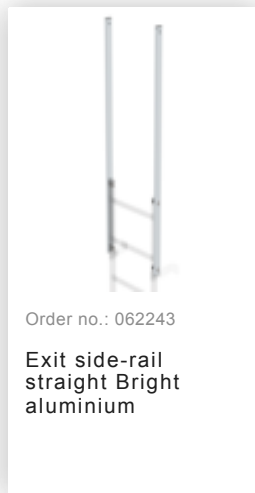

Order no.: 510230

**Multiple-flight vertical
ladder with back
protection (emergency
ladder) bright aluminium
12.12m**

Accessories for the product family

Order no.: 062235

Back protection
hoop strut,
3,000mm long
Bright aluminium

Order no.: 062963

Back protection
hoop offset design
Bright aluminium

Order no.: 063961

Transfer platform
between ladder
sections, Ø 700 mm
Galvanised steel

Order no.: 061236

Vertical ladder
connector 200 mm
Cast aluminium