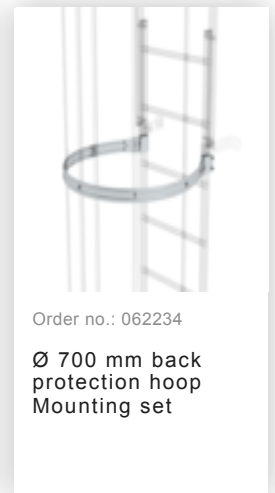

Order no.: 510230

**Multiple-flight vertical
ladder with back
protection (emergency
ladder) bright aluminium
12.12m**

Accessories for the product family

Order no.: 062235

Back protection
hoop strut,
3,000mm long
Bright aluminium

Order no.: 062963

Back protection
hoop offset design
Bright aluminium

Order no.: 063961

Transfer platform
between ladder
sections, Ø 700 mm
Galvanised steel

Order no.: 061236

Vertical ladder
connector 200 mm
Cast aluminium

Wall anchor U-
bracket, adjustable,
165–205 mm,
galvanised steel
165–205 mm,
galvanised steel

Order no.: 063260

Wall anchor U-
bracket, adjustable,
200–275 mm,
galvanised steel
200–275 mm,
galvanised steel