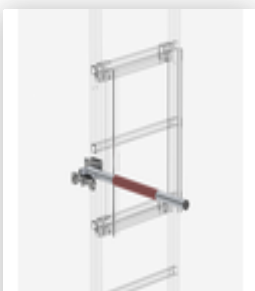

Order no.: 062970

Exit step bright aluminium Clearance 300 mm

Order no.: 062237

Back protection hoop lateral exit Natural exit with mounting kit

Order no.: 062277

Back protection extension Bright aluminium

Order no.: 062446

Access guard emergency exit ladder 12 rungs for vertical ladders

Order no.: 063504

Safety barrier for emergency descent ladder Exit on left

Order no.: 063505

Safety barrier for emergency descent ladder Exit on right