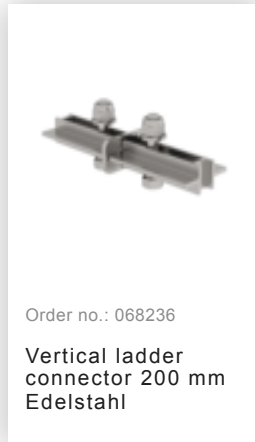

Order no.: 061264

Ladder section anodised  
aluminium 7 rungs  
Anodised aluminium

### Accessories for the product family

Order no.: 063263

Wall anchor U-bracket, adjustable, 165–205 mm, galvanised steel

Order no.: 063260

Wall anchor U-bracket, adjustable, 200–275 mm, galvanised steel

Order no.: 063267

Wall anchor U-bracket, adjustable, 275–375mm, galvanised steel

Order no.: 063275

Wall anchor U-bracket, adjustable, 375–500 mm, galvanised steel

Order no.: 063249

Rigid wall anchor 200 mm, galvanised steel starr 200mm Stahl feuerverzinkt

Order no.: 063250

Wall anchor, adjustable, 165–205 mm, galvanised steel 165–205 hot-galvanised steel

Order no.: 063262

Wall anchor w. Clamping bracket, adjustable, 215–275 mm, galvanised steel 215–275 mm adjustment range Galvanised steel