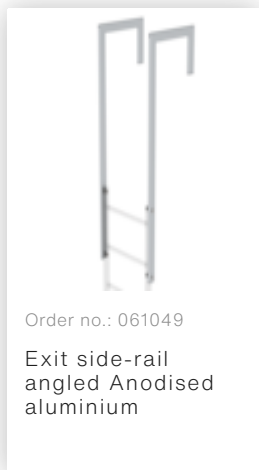

Order no.: 064271
Special wall bracket, adjustment range 600-700mm, stainless steel

Order no.: 064272
Special wall bracket, adjustment range 700-800mm, stainless steel

Order no.: 064273
Special wall bracket, adjustment range 800-900mm, stainless steel

Order no.: 063253
Ground attachment for base plate for vertical ladders galvanised steel

Order no.: 068253
Ground attachment for base plate for vertical ladders

Order no.: 063278
Wall anchor

Order no.: 061243
Exit side-rail straight Anodised aluminium

Order no.: 068970
Exit step stainless steel Clearance 300 mm

Order no.: 061181
Roof parapet bridge anodised aluminium

Order no.: 061183
Roof parapet bridge anodised aluminium special length 1200mm

Order no.: 061184
Roof parapet bridge anodised aluminium special length 1280mm