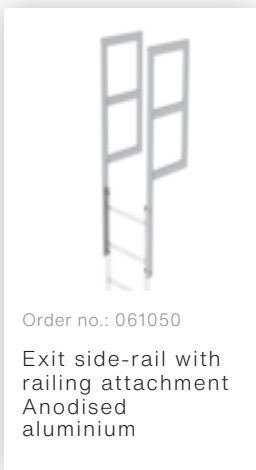

Order no.: 063253
Ground attachment for base plate for vertical ladders galvanised steel

Order no.: 068253
Ground attachment for base plate for vertical ladders

Order no.: 063278
Wall anchor

Order no.: 061243
Exit side-rail straight Anodised aluminium