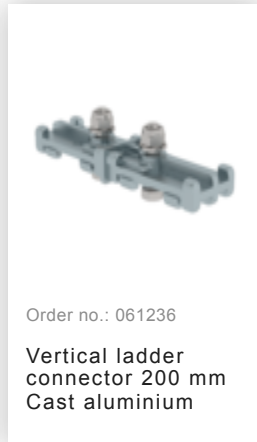

Order no.: 061264

Ladder section anodised  
aluminium 7 rungs  
Anodised aluminium

### Accessories for the product family

Order no.: 063263

Wall anchor U-bracket, adjustable, 165–205 mm, galvanised steel

Order no.: 063260

Wall anchor U-bracket, adjustable, 200–275 mm, galvanised steel

Order no.: 063267

Wall anchor U-bracket, adjustable, 275–375mm, galvanised steel

Order no.: 063275

Wall anchor U-bracket, adjustable, 375–500 mm, galvanised steel

Order no.: 063249

Rigid wall anchor 200 mm, galvanised steel starr 200mm Stahl feuerverzinkt

Order no.: 063250

Wall anchor, adjustable, 165–205 mm, galvanised steel 165–205 hot-galvanised steel

Order no.: 063262

Wall anchor w. Clamping bracket, adjustable, 215–275 mm, galvanised steel 215–275 mm adjustment range Galvanised steel