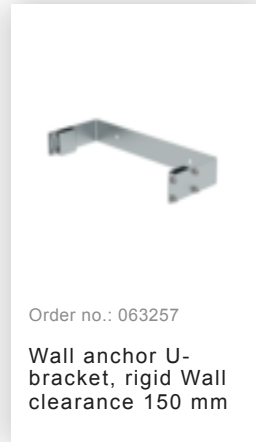

Order no.: 061264

Ladder section anodised  
aluminium 7 rungs  
Anodised aluminium

### Accessories for the product family

Order no.: 063263

Wall anchor U-bracket, adjustable, 165–205 mm, galvanised steel

Order no.: 063260

Wall anchor U-bracket, adjustable, 200–275 mm, galvanised steel

Order no.: 063267

Wall anchor U-bracket, adjustable, 275–375mm, galvanised steel

Order no.: 063275

Wall anchor U-bracket, adjustable, 375–500 mm, galvanised steel

Order no.: 063249

Rigid wall anchor 200 mm, galvanised steel starr 200mm Stahl feuerverzinkt

Order no.: 063250

Wall anchor, adjustable, 165–205 mm, galvanised steel 165–205 hot-galvanised steel

Order no.: 063262

Wall anchor w. Clamping bracket, adjustable, 215–275 mm, galvanised steel 215–275 mm adjustment range Galvanised steel