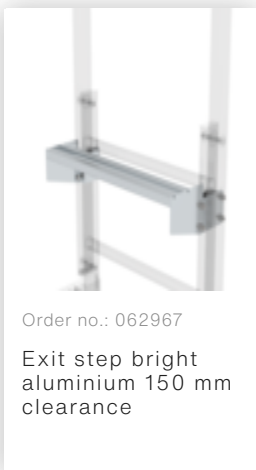

Order no.: 064271
Special wall bracket, adjustment range 600-700mm, stainless steel

Order no.: 064272
Special wall bracket, adjustment range 700-800mm, stainless steel

Order no.: 064273
Special wall bracket, adjustment range 800-900mm, stainless steel

Order no.: 063253
Ground attachment for base plate for vertical ladders galvanised steel

Order no.: 068253
Ground attachment for base plate for vertical ladders

Order no.: 063278
Wall anchor

Order no.: 061243
Exit side-rail straight Anodised aluminium

Order no.: 068970
Exit step stainless steel Clearance 300 mm

Order no.: 061181
Roof parapet bridge anodised aluminium

Order no.: 061183
Roof parapet bridge anodised aluminium special length 1200mm

Order no.: 061184
Roof parapet bridge anodised aluminium special length 1280mm