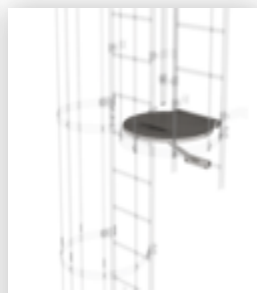

Order no.: 062237

**Back protection hoop lateral exit**  
Natural exit with mounting kit

Order no.: 062963

**Back protection hoop offset design**  
Bright aluminium

Order no.: 070550

**Access guarding Enclosure**

Order no.: 063961

**Transfer platform between ladder sections, Ø 700 mm Galvanised steel**

Order no.: 068961

**Transfer platform between ladder sections, Ø 700 mm V2A stainless steel**

Order no.: 062960

**Intermediate platform, folding**  
Bright aluminium