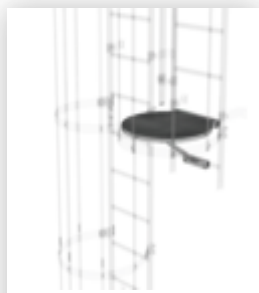

Order no.: 062237

**Back protection hoop lateral exit**  
Natural exit with mounting kit

Order no.: 062963

**Back protection hoop offset design**  
Bright aluminium

Order no.: 070550

**Access guarding Enclosure**

Order no.: 063961

**Transfer platform between ladder sections, Ø 700 mm Galvanised steel**

Order no.: 068961

**Transfer platform between ladder sections, Ø 700 mm V2A stainless steel**

Order no.: 062960

**Intermediate platform, folding**  
Bright aluminium