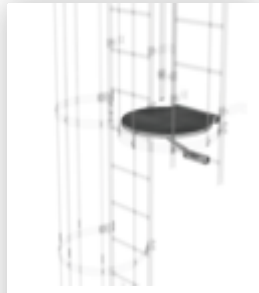

Order no.: 062237

Back protection  
hoop lateral exit  
Natural exit with  
mounting kit

Order no.: 062963

Back protection  
hoop offset design  
Bright aluminium

Order no.: 070550

Access guarding  
Enclosure

Order no.: 063961

Transfer platform between ladder sections, Ø 700 mm Galvanised steel

Order no.: 068961

Transfer platform between ladder sections, Ø 700 mm V2A stainless steel

Order no.: 062960

Intermediate platform, folding Bright aluminium