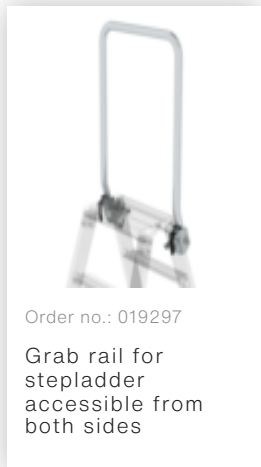

Order no.: 041603

Double-sided stepladder with clip-step 2x3 steps

Accessories for this product

Order no.: 019297

Grab rail for
stepladder
accessible from
both sides

Accessories for the product family

Order no.: 019325
Accessory package "Secure footing outdoors"

Order no.: 019841
XL wall-mounted ladder holder

Order no.: 019810
Transport lifting castor for double-sided step ladders
Ø 125 mm

Order no.: 019219
nivello® foot plate, electrically conductive for depth of side-rail 58 / 73 mm

Order no.: 019213
nivello® foot plate for gratings 126 x 89 mm
126 x 89 mm

Order no.: 019211
nivello® foot plate for smooth surfaces for depth of side-rail 58 / 73 mm

Order no.: 019224
nivello® foot plate, claw

Order no.: 019216
nivello® inside shoe, electrically conductive 73 x 25 mm

Order no.: 019940
Ground spikes for ladders with nivello ladder shoe

Order no.: 019115
Bucket hook for edged step ladders and rung ladders