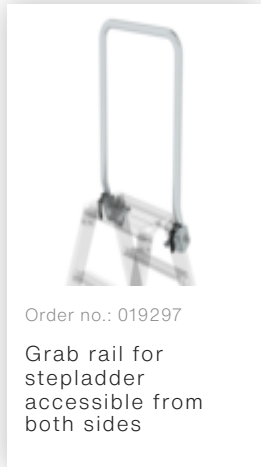

Order no.: 041636

**Double-sided stepladder
with clip-step R13 2x3
steps**

Accessories for this product

Order no.: 019297

Grab rail for
stepladder
accessible from
both sides

Accessories for the product family

Order no.: 019325

Accessory package "Secure footing outdoors"

Order no.: 019841

XL wall-mounted ladder holder

Order no.: 019810

Transport lifting castor for double-sided step ladders
Ø 125 mm

Order no.: 019219

nivello® foot plate, electrically conductive for depth of side-rail 58 / 73 mm

Order no.: 019213

nivello® foot plate for gratings 126 x 89 mm
126 x 89 mm

Order no.: 019211

nivello® foot plate for smooth surfaces for depth of side-rail 58 / 73 mm

Order no.: 019224

nivello® foot plate, claw

Order no.: 019216

nivello® inside shoe, electrically conductive 73 x 25 mm

Order no.: 019847

Screw-on castors for 73 mm side-rail

Order no.: 019940

Ground spikes for ladders with nivello ladder shoe