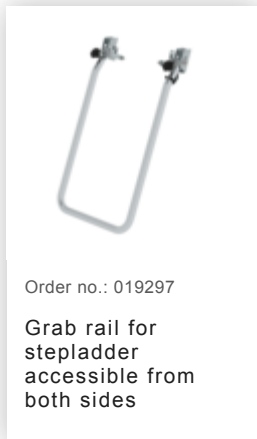

Order no.: 041636

Double-sided stepladder  
with clip-step R13 2x3  
steps

### Accessories for the product family

Order no.: 019325

**Accessory package  
"Secure footing  
outdoors"**

Order no.: 019841

**XL wall-mounted  
ladder holder**

Order no.: 019810

**transport hub roll Ø  
125 mm**

Order no.: 019219

**nivello® foot plate,  
electrically  
conductive for  
depth of side-rail  
58 / 73 mm**

Order no.: 019213

**nivello® foot plate  
for gratings 126 x  
89 mm  
126 × 89 mm**

Order no.: 019211

**nivello® foot plate  
for smooth surfaces  
for depth of side-  
rail 58 / 73 mm**

Order no.: 019224

**nivello® foot plate,  
claw**

Order no.: 019216

**nivello® inside  
shoe, electrically  
conductive 73 x 25  
mm**