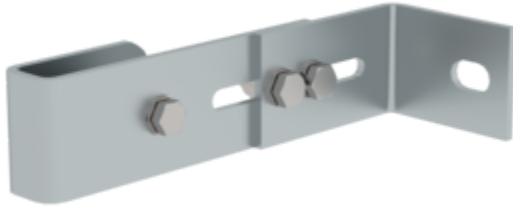

Order no.: 068250

**Wall anchor, adjustable,
165–205 mm, stainless
steel**

Accessories for this product