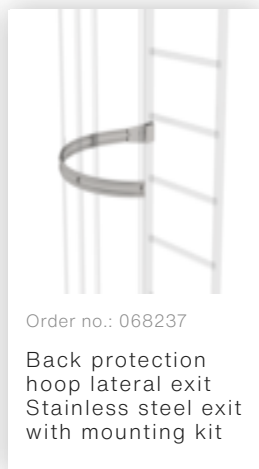

Order no.: 068239
Connecting brace
Stainless steel

Order no.: 068236
Vertical ladder
connector 200 mm
Edelstahl

Order no.: 068249
Wall anchor, rigid,
200 mm, stainless
steel

Order no.: 068250
Wall anchor,
adjustable, 165-
205 mm, stainless
steel

Order no.: 068253
Ground
attachment for
base plate for
vertical ladders

Order no.: 068243
Exit side-rail
straight Stainless
steel

Order no.: 068049
Exit side-rail
angled V2A
stainless steel

Order no.: 068050
Exit side-rail with
railing attachment
Stainless steel

Order no.: 068966
Exit step stainless
steel Clearance
100 mm

Order no.: 077550

Fall protection rail 1,40m with connecting strap, stainless steel

Order no.: 077551

Fall protection rail 1,96m with connecting strap, stainless steel