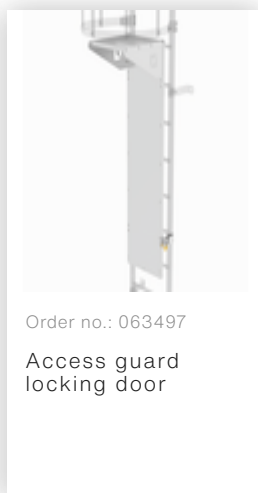

Order no.: 068264

Ladder section stainless steel 7 rungs Stainless steel

Accessories for this product

Order no.: 068507

Roof parapet
bridge with safety
door and fall
protection rail
Stainless steel
V2A

Accessories for the product family

Order no.: 068253
Ground
attachment for
base plate for
vertical ladders

Order no.: 068243
Exit side-rail
straight Stainless
steel

Order no.: 068049
Exit side-rail
angled V2A
stainless steel

Order no.: 068050
Exit side-rail with
railing attachment
Stainless steel

Order no.: 068966
Exit step stainless
steel Clearance
100 mm

Order no.: 077550

Fall protection rail 1,40m with connecting strap, stainless steel

Order no.: 077551

Fall protection rail 1,96m with connecting strap, stainless steel