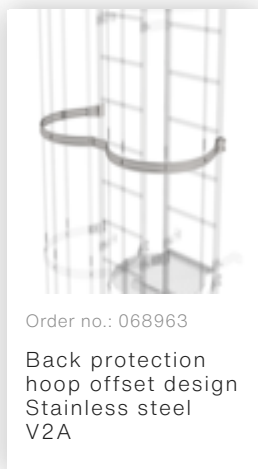

Order no.: 068239
Connecting brace
Stainless steel

Order no.: 068236
Vertical ladder
connector 200 mm
Edelstahl

Order no.: 068249
Wall anchor, rigid,
200 mm, stainless
steel

Order no.: 068250
Wall anchor,
adjustable, 165-
205 mm, stainless
steel

Order no.: 068253
Ground
attachment for
base plate for
vertical ladders

Order no.: 068243
Exit side-rail
straight Stainless
steel

Order no.: 068049
Exit side-rail
angled V2A
stainless steel

Order no.: 068050
Exit side-rail with
railing attachment
Stainless steel

Order no.: 068966
Exit step stainless
steel Clearance
100 mm

Order no.: 077550

Fall protection rail 1,40m with connecting strap, stainless steel

Order no.: 077551

Fall protection rail 1,96m with connecting strap, stainless steel