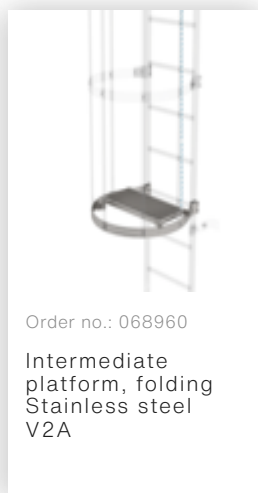

Order no.: 068239
Connecting brace
Stainless steel

Order no.: 068236
Vertical ladder
connector 200 mm
Edelstahl

Order no.: 068249
Wall anchor, rigid,
200 mm, stainless
steel

Order no.: 068250
Wall anchor,
adjustable, 165-
205 mm, stainless
steel

Order no.: 068253
Ground
attachment for
base plate for
vertical ladders

Order no.: 068243
Exit side-rail
straight Stainless
steel

Order no.: 068049
Exit side-rail
angled V2A
stainless steel

Order no.: 068050
Exit side-rail with
railing attachment
Stainless steel

Order no.: 068966
Exit step stainless
steel Clearance
100 mm

Order no.: 077550

Fall protection rail 1,40m with connecting strap, stainless steel

Order no.: 077551

Fall protection rail 1,96m with connecting strap, stainless steel