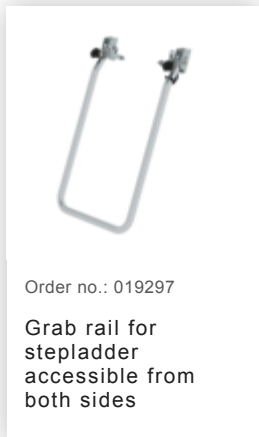

Order no.: 043803

Double-sided stepladder
250 kg with clip-step R13
2x3 steps

Accessories for this product

Accessories for the product family

Order no.: 019325

**Accessory package
"Secure footing
outdoors"**

Order no.: 019213

**nivello® foot plate
for gratings 126 x
89 mm
126 x 89 mm**

Order no.: 019211

**nivello® foot plate
for smooth surfaces
for depth of side-
rail 58 / 73 mm**

Order no.: 019224

**nivello® foot plate,
claw**

Order no.: 019219

**nivello® foot plate,
electrically
conductive for
depth of side-rail
58 / 73 mm**

Order no.: 019216

**nivello® inside
shoe, electrically
conductive 73 x 25
mm**

Order no.: 019940

**Ground spikes for
ladders with
nivello® ladder
shoe**