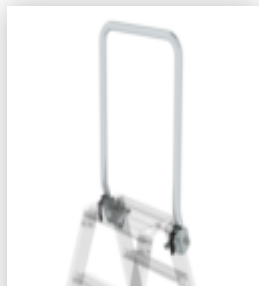

Order no.: 043803

**Double-sided stepladder  
250 kg with clip-step  
R13 2x3 steps**

**Accessories for this product**

---

Order no.: 019297

Grab rail for  
stepladder  
accessible from  
both sides

## Accessories for the product family

Order no.: 019325

Accessory package "Secure footing outdoors"

Order no.: 019213

nivello® foot plate for gratings 126 x 89 mm

Order no.: 019211

nivello® foot plate for smooth surfaces for depth of side-rail 58 / 73 mm

Order no.: 019224

nivello® foot plate, claw

Order no.: 019219

nivello® foot plate, electrically conductive for depth of side-rail 58 / 73 mm

Order no.: 019216

nivello® inside shoe, electrically conductive 73 x 25 mm

Order no.: 019940

Ground spikes for ladders with nivello ladder shoe

Order no.: 019847

Screw-on castors for 73 mm side-rail

Order no.: 019810

Transport lifting castor for double-sided step ladders Ø 125 mm