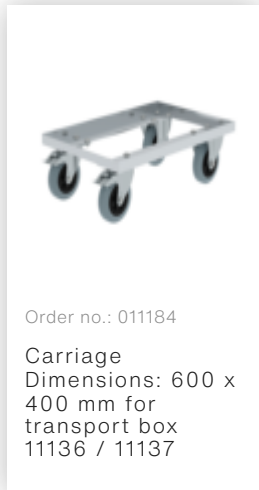

Order no.: 114370

Case with content "emergency meeting point"

Accessories for this product

Order no.: 011184

Carriage
Dimensions: 600 x
400 mm for
transport box
11136 / 11137

Accessories for the product family

Order no.: 011195

Lock set with 2
keys keyed
differently

Order no.: 011196

Lock set with 2
keys keyed the
same with key no.
801