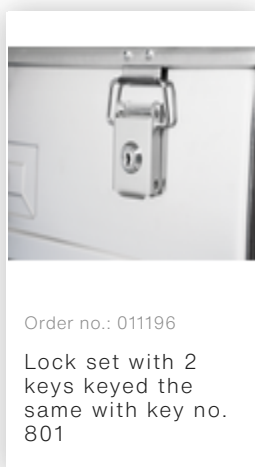

Order no.: 114370

Case with content "emergency meeting point"

Accessories for this product

Order no.: 011184

Carriage
Dimensions: 600 x
400 mm for
transport box
11136 / 11137

Accessories for the product family

Order no.: 011195

Lock set with 2
keys keyed
differently

Order no.: 011196

Lock set with 2
keys keyed the
same with key no.
801