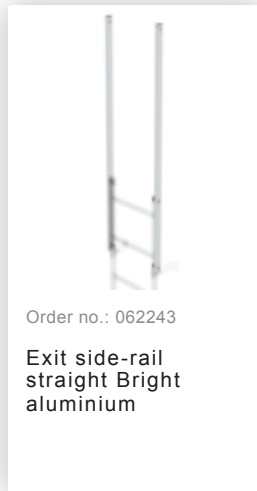

Order no.: 510231

**Multiple-flight vertical  
ladder with back  
protection (machinery)  
bright aluminium 12.12m**

### Accessories for the product family

Order no.: 062963

Back protection  
hoop offset design  
Bright aluminium

Order no.: 063961

Transfer platform  
between ladder  
sections, Ø 700 mm  
Galvanised steel

Order no.: 061236

Vertical ladder  
connector 200 mm  
Cast aluminium

Order no.: 062274

Safety strut for  
offset version  
Bright aluminium

Order no.: 068239

Connecting brace  
Stainless steel

Order no.: 063257