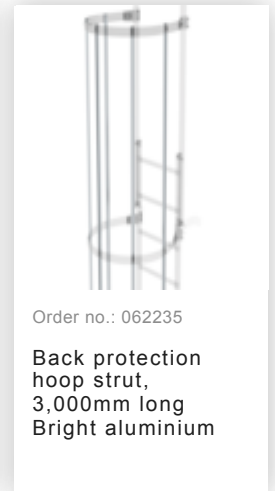

Order no.: 510231

**Multiple-flight vertical  
ladder with back  
protection (machinery)  
bright aluminium 12.12m**

### Accessories for the product family

Order no.: 062963

Back protection  
hoop offset design  
Bright aluminium

Order no.: 063961

Transfer platform  
between ladder  
sections, Ø 700 mm  
Galvanised steel

Order no.: 061236

Vertical ladder  
connector 200 mm  
Cast aluminium

Order no.: 062274

Safety strut for  
offset version  
Bright aluminium

Order no.: 068239

Connecting brace  
Stainless steel

Order no.: 063257