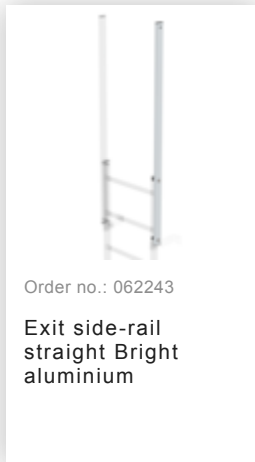

Order no.: 510231

**Multiple-flight vertical  
ladder with back  
protection (machinery)  
bright aluminium 12.12m**

### Accessories for the product family

Order no.: 062265

**Ladder section  
bright aluminium 10  
rungs**

Order no.: 062243

**Exit side-rail  
straight Bright  
aluminium**

Order no.: 063249

**Rigid wall anchor  
200 mm,  
galvanised steel  
starr 200mm Stahl  
feuerverzinkt**

Order no.: 062234

**Ø 700 mm back  
protection hoop  
Mounting set**

Order no.: 062235

**Back protection  
brace for fixed  
ladders Bright  
aluminium**

Order no.: 062963

**Back protection  
hoop offset design  
Bright aluminium**