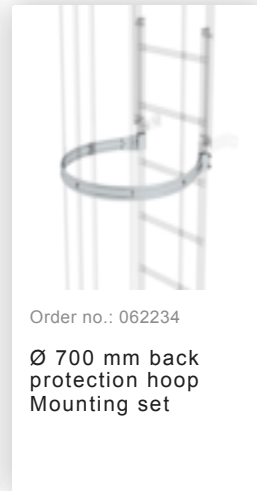

Order no.: 510231

**Multiple-flight vertical  
ladder with back  
protection (machinery)  
bright aluminium 12.12m**

### Accessories for the product family

Order no.: 062963

Back protection  
hoop offset design  
Bright aluminium

Order no.: 063961

Transfer platform  
between ladder  
sections, Ø 700 mm  
Galvanised steel

Order no.: 061236

Vertical ladder  
connector 200 mm  
Cast aluminium

Order no.: 062274

Safety strut for  
offset version  
Bright aluminium

Order no.: 068239

Connecting brace  
Stainless steel

Order no.: 063257