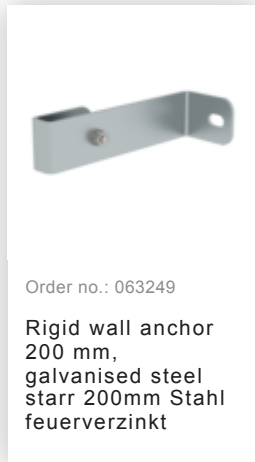

Order no.: 510231

**Multiple-flight vertical  
ladder with back  
protection (machinery)  
bright aluminium 12.12m**

### Accessories for the product family

Order no.: 062265

**Ladder section  
bright aluminium 10  
rungs**

Order no.: 062243

**Exit side-rail  
straight Bright  
aluminium**

Order no.: 063249

**Rigid wall anchor  
200 mm,  
galvanised steel  
starr 200mm Stahl  
feuerverzinkt**

Order no.: 062234

**Ø 700 mm back  
protection hoop  
Mounting set**

Order no.: 062235

**Back protection  
brace for fixed  
ladders Bright  
aluminium**

Order no.: 062963

**Back protection  
hoop offset design  
Bright aluminium**

Order no.: 063961

**Transfer platform  
between ladder  
sections, Ø 700 mm  
Galvanised steel**

Order no.: 061236

**Vertical ladder  
connector 200 mm  
Cast aluminium**

Order no.: 062274

**Safety strut for  
offset version  
Bright aluminium**