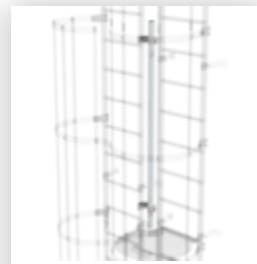

### Accessories for the product family

Order no.: 062265

**Ladder section  
bright aluminium 10  
rungs**

Order no.: 062243

**Exit side-rail  
straight Bright  
aluminium**

Order no.: 063249

**Rigid wall anchor  
200 mm,  
galvanised steel  
starr 200mm Stahl  
feuerverzinkt**

Order no.: 062234

**Ø 700 mm back  
protection hoop  
Mounting set**

Order no.: 062235

**Back protection  
brace for fixed  
ladders Bright  
aluminium**

Order no.: 062963

**Back protection  
hoop offset design  
Bright aluminium**

Order no.: 063961

**Transfer platform  
between ladder  
sections, Ø 700 mm  
Galvanised steel**

Order no.: 061236

**Vertical ladder  
connector 200 mm  
Cast aluminium**

Order no.: 062274

**Safety strut for  
offset version  
Bright aluminium**