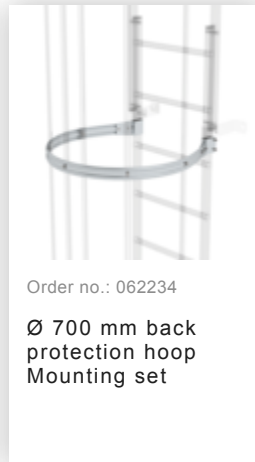

### Accessories for the product family

Order no.: 062265

**Ladder section  
bright aluminium 10  
rungs**

Order no.: 062243

**Exit side-rail  
straight Bright  
aluminium**

Order no.: 063249

**Rigid wall anchor  
200 mm,  
galvanised steel  
starr 200mm Stahl  
feuerverzinkt**

Order no.: 062234

**Ø 700 mm back  
protection hoop  
Mounting set**

Order no.: 062235

**Back protection  
brace for fixed  
ladders Bright  
aluminium**

Order no.: 062963

**Back protection  
hoop offset design  
Bright aluminium**