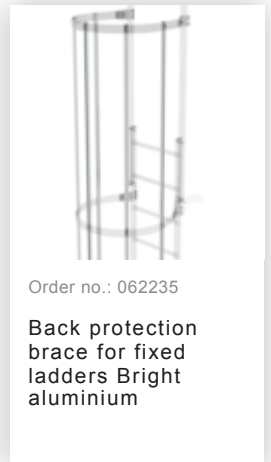

Order no.: 510231

**Multiple-flight vertical  
ladder with back  
protection (machinery)  
bright aluminium 12.12m**

### Accessories for the product family

Order no.: 062265

**Ladder section  
bright aluminium 10  
rungs**

Order no.: 062243

**Exit side-rail  
straight Bright  
aluminium**

Order no.: 063249

**Rigid wall anchor  
200 mm,  
galvanised steel  
starr 200mm Stahl  
feuerverzinkt**

Order no.: 062234

**Ø 700 mm back  
protection hoop  
Mounting set**

Order no.: 062235

**Back protection  
brace for fixed  
ladders Bright  
aluminium**

Order no.: 062963

**Back protection  
hoop offset design  
Bright aluminium**