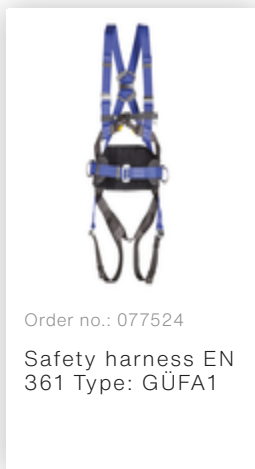

Order no.: 077581

Safety strap runner GÜFA Flexx

Accessories for the product family

Order no.: 077585

Case for guided
type fall arrester
for GÜFA and
GÜFA Flexx

Order no.: 077524

Safety harness EN
361 Type: GÜFA1