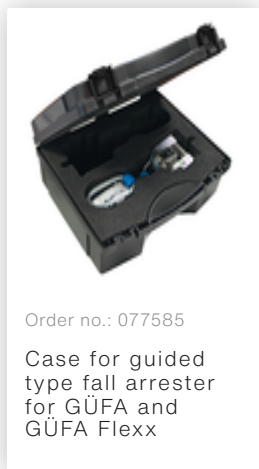

Order no.: 077581

Safety strap runner GÜFA Flexx

Accessories for the product family

Order no.: 077585

Case for guided
type fall arrester
for GÜFA and
GÜFA Flexx

Order no.: 077524

Safety harness EN
361 Type: GÜFA1