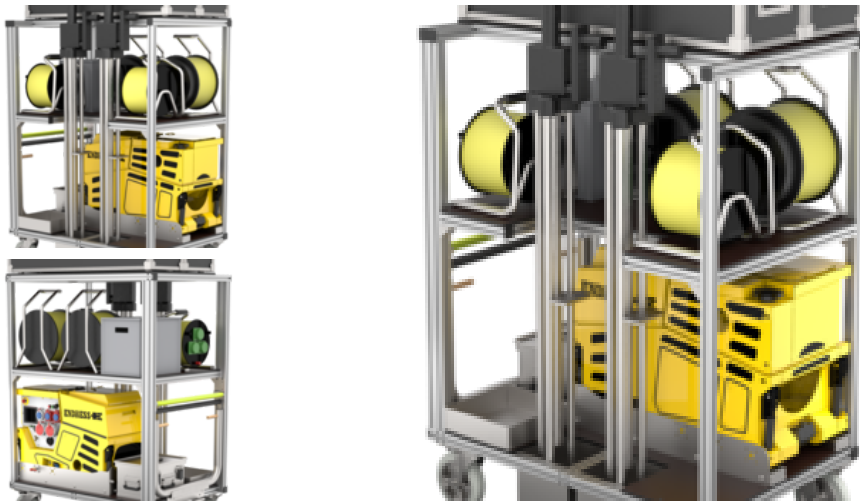

More product pictures

Added value

Reference model

With our reference models, we provide you with a selection of individual roll containers to illustrate the variety and possibilities of our designs. We would also be happy to manufacture mobile containers for your needs - [please contact us!](#)