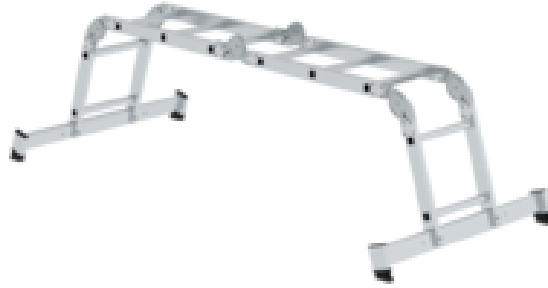

More product pictures