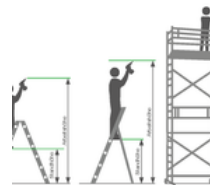

Note: Working heights

- National regulations (e.g. TRBS 2121 Part 2 in Germany) must be complied with with regard to the maximum working height when using the ladder as a workstation.
- Information on [TRBS 2121 Part 2](#) has been summarised on our Service page
- Read our [tips and tricks](#) on how to calculate [working height](#)