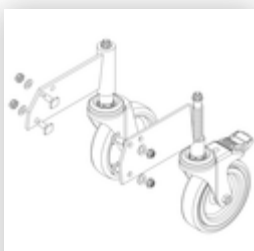

Order no.: 059203

**Platform stairs, with
double-sided access, with
spring-loaded castor
corundum coating R13 3
steps**

Spare parts

Order no.: 019246

**Inside shoe for
platform stairs For
side-rail
dimensions:
57 × 24 mm**

Order no.: 800007

**Side railings incl.
mounting kit**

Order no.: 800010

**Set of rollers for
the ascending
section incl.
mounts**

Order no.: 800012

**Set of rollers for
the descending
section incl.
mounts**