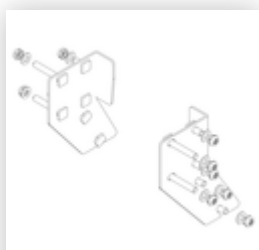

Order no.: 059203

**Platform stairs, with
double-sided access, with
spring-loaded castor
corundum coating R13 3
steps**

Spare parts

Order no.: 019246

**Inside shoe for
platform stairs For
side-rail
dimensions:
57 × 24 mm**

Order no.: 800007

**Side railings incl.
mounting kit**

Order no.: 800010

**Set of rollers for
the ascending
section incl.
mounts**

Order no.: 800012

**Set of rollers for
the descending
section incl.
mounts**

Order no.: 800014

**Mounting kit for
platform stairs
complete on both
sides**

Order no.: 800015

**Mounting kit for
ladder Platform
stairs**

Order no.: 800017

**Mounting kit for
struts**

Order no.: 800021

**Mounting kits for
side railings**