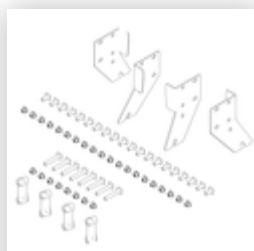

Order no.: 059203

**Platform stairs, with
double-sided access, with
spring-loaded castor
corundum coating R13 3
steps**

Spare parts

Order no.: 019246

**Inside shoe for
platform stairs For
side-rail
dimensions:
57 × 24 mm**

Order no.: 800007

**Side railings incl.
mounting kit**

Order no.: 800010

**Set of rollers for
the ascending
section incl.
mounts**

Order no.: 800012

**Set of rollers for
the descending
section incl.
mounts**

Order no.: 800014

**Mounting kit for
platform stairs
complete on both
sides**

Order no.: 800015

**Mounting kit for
ladder Platform
stairs**

Order no.: 800017

**Mounting kit for
struts**

Order no.: 800021

**Mounting kits for
side railings**