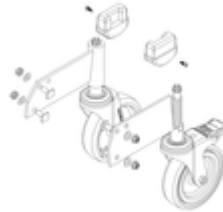

Order no.: 800007

**Side railings incl.
mounting kit**

Order no.: 800010

**Set of rollers for
the ascending
section incl.
mounts**

Order no.: 800012

**Set of rollers for
the descending
section incl.
mounts**

Order no.: 800014

**Mounting kit for
platform stairs
complete on both
sides**

Order no.: 800015

**Mounting kit for
ladder Platform
stairs**

Order no.: 800017

**Mounting kit for
struts**

Order no.: 800021

**Mounting kits for
side railings**

Order no.: 800052

**Platform with
aluminium facing
profile R13**

Order no.: 800053

**Ladder platform
stairs 3 steps
corundum coating
incl. mounting kit**

Order no.: 800063

Reinforcing strut,
platform stairs 1130
mm including
mounting kit

Order no.: 800156

Castor set Roller
set support part
incl. mounting kit

Order no.: 800158

Castor set Roller
set support part
incl. mounting kit