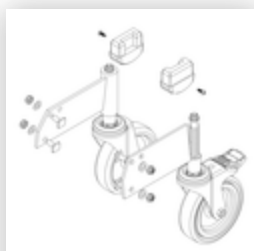

Order no.: 059203

**Platform stairs, with
double-sided access, with
spring-loaded castor
corundum coating R13 3
steps**

Spare parts

Order no.: 019246

**Inside shoe for
platform stairs For
side-rail
dimensions:
57 × 24 mm**

Order no.: 800007

**Side railings incl.
mounting kit**

Order no.: 800010

**Set of rollers for
the ascending
section incl.
mounts**

Order no.: 800012

**Set of rollers for
the descending
section incl.
mounts**