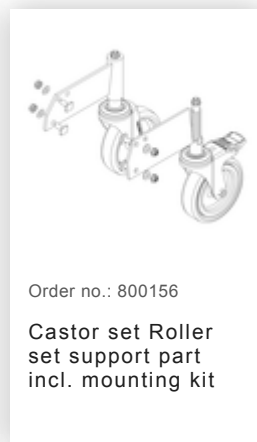

Order no.: 051203

Platform stairs, with
double-sided access, with
spring-loaded castors,
steel grating 3 steps

Spare parts

Order no.: 019246

Inside shoe for
platform stairs For
side-rail
dimensions:
57 × 24 mm