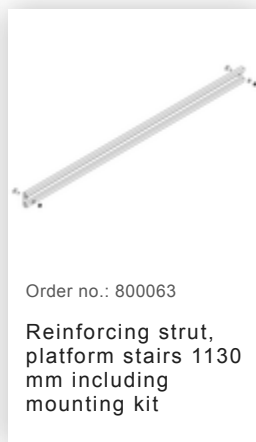

Order no.: 051203

Platform stairs, with
double-sided access, with
spring-loaded castors,
steel grating 3 steps

Spare parts

Order no.: 019246

Inside shoe for
platform stairs For
side-rail
dimensions:
57 × 24 mm