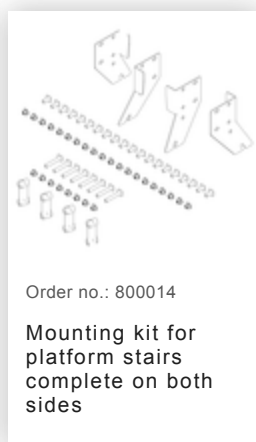

Order no.: 051203

Platform stairs, with
double-sided access, with
spring-loaded castors,
steel grating 3 steps

Spare parts

Order no.: 019246

Inside shoe for
platform stairs For
side-rail
dimensions:
57 × 24 mm