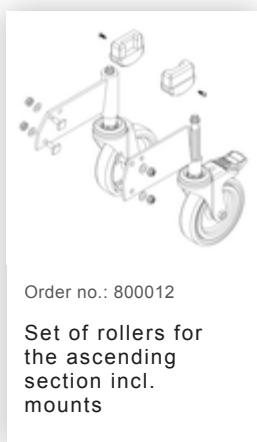

Order no.: 051203

Platform stairs, with
double-sided access, with
spring-loaded castors,
steel grating 3 steps

Spare parts

Order no.: 019246

Inside shoe for
platform stairs For
side-rail
dimensions:
57 × 24 mm