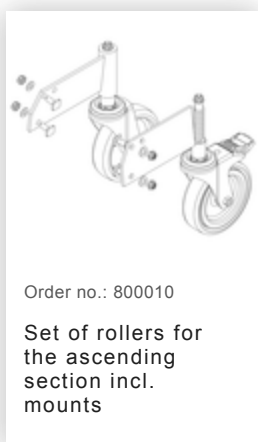

Order no.: 051203

Platform stairs, with
double-sided access, with
spring-loaded castors,
steel grating 3 steps

Spare parts

Order no.: 019246

Inside shoe for
platform stairs For
side-rail
dimensions:
57 × 24 mm