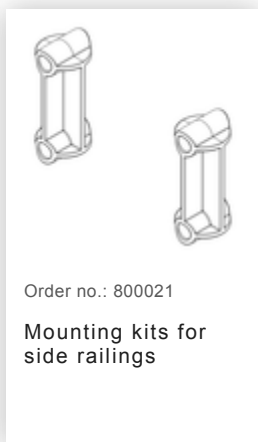

Order no.: 051203

Platform stairs, with
double-sided access, with
spring-loaded castors,
steel grating 3 steps

Spare parts

Order no.: 019246

Inside shoe for
platform stairs For
side-rail
dimensions:
57 × 24 mm