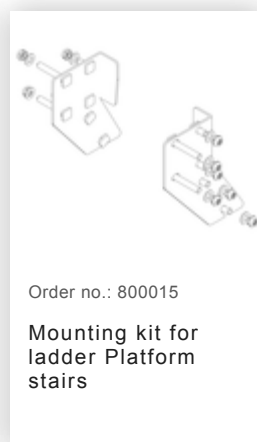

Order no.: 051203

Platform stairs, with
double-sided access, with
spring-loaded castors,
steel grating 3 steps

Spare parts

Order no.: 019246

Inside shoe for
platform stairs For
side-rail
dimensions:
57 × 24 mm