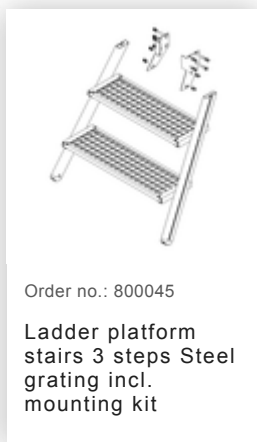

Order no.: 051203

Platform stairs, with
double-sided access, with
spring-loaded castors,
steel grating 3 steps

Spare parts

Order no.: 019246

Inside shoe for
platform stairs For
side-rail
dimensions:
57 × 24 mm