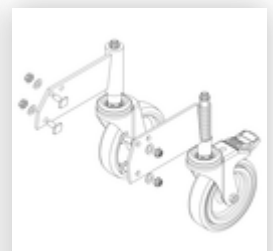

Order no.: 054102

Platform stairs, with
single-sided access, with
spring-loaded castor
corundum coating R13 2
steps

Spare parts

Order no.: 019246

Inside shoe for
platform stairs For
side-rail
dimensions:
57 × 24 mm

Order no.: 800006

Front-side railing,
platform stairs incl.
mounting kit

Order no.: 800007

Side railings incl.
mounting kit

Order no.: 800013

Mounting kit for
platform stairs
complete single-
sided

Order no.: 800015

Mounting kit for
ladder Platform
stairs

Order no.: 800016

Mounting kit for
support section

Order no.: 800020

Assembly set for
front-side railing

Order no.: 800021

Mounting kits for
side railings

Order no.: 800023

Support section,
platform stairs incl.
mounting kit
suitable for 2 steps

Order no.: 800024

Set of rollers for
the ascending
section incl.
mounts

Order no.: 800025

Anti-static castor set ascent section electrically conductive