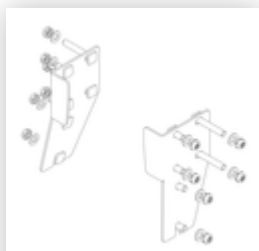

Order no.: 054102

Platform stairs, with
single-sided access, with
spring-loaded castor
corundum coating R13 2
steps

Spare parts

Order no.: 019246

Inside shoe for
platform stairs For
side-rail
dimensions:
57 × 24 mm

Order no.: 800006

Front-side railing,
platform stairs incl.
mounting kit

Order no.: 800007

Side railings incl.
mounting kit

Order no.: 800013

Mounting kit for
platform stairs
complete single-
sided

Order no.: 800015

Mounting kit for
ladder Platform
stairs

Order no.: 800016

Mounting kit for
support section

Order no.: 800020

Assembly set for
front-side railing

Order no.: 800021

Mounting kits for
side railings

Order no.: 800023