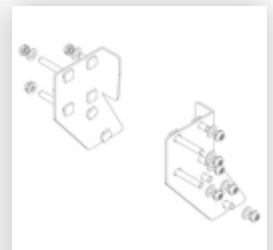

Order no.: 054102

Platform stairs, with
single-sided access, with
spring-loaded castor
corundum coating R13 2
steps

Spare parts

Order no.: 019246

Inside shoe for
platform stairs For
side-rail
dimensions:
57 × 24 mm

Order no.: 800006

Front-side railing,
platform stairs incl.
mounting kit

Order no.: 800007

Side railings incl.
mounting kit

Order no.: 800013

Mounting kit for
platform stairs
complete single-
sided

Order no.: 800015

Mounting kit for
ladder Platform
stairs

Order no.: 800016

Mounting kit for
support section

Order no.: 800020

Assembly set for
front-side railing

Order no.: 800021

Mounting kits for
side railings

Order no.: 800023