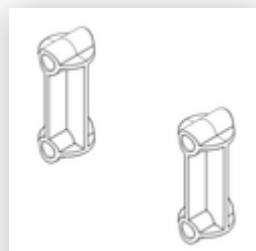

Order no.: 054102

Platform stairs, with
single-sided access, with
spring-loaded castor
corundum coating R13 2
steps

Spare parts

Order no.: 019246

Inside shoe for
platform stairs For
side-rail
dimensions:
57 × 24 mm

Order no.: 800006

Front-side railing,
platform stairs incl.
mounting kit

Order no.: 800007

Side railings incl.
mounting kit

Order no.: 800013

Mounting kit for
platform stairs
complete single-
sided

Order no.: 800015

Mounting kit for
ladder Platform
stairs

Order no.: 800016

Mounting kit for
support section

Order no.: 800020

Assembly set for
front-side railing

Order no.: 800021

Mounting kits for
side railings

Order no.: 800023

Support section,
platform stairs incl.
mounting kit
suitable for 2 steps

Order no.: 800024

Set of rollers for
the ascending
section incl.
mounts

Order no.: 800025

Anti-static castor set ascent section electrically conductive