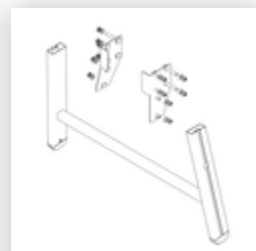

Order no.: 054102

Platform stairs, with
single-sided access, with
spring-loaded castor
corundum coating R13 2
steps

Spare parts

Order no.: 019246

Inside shoe for
platform stairs For
side-rail
dimensions:
57 × 24 mm

Order no.: 800006

Front-side railing,
platform stairs incl.
mounting kit

Order no.: 800007

Side railings incl.
mounting kit

Order no.: 800013

Mounting kit for
platform stairs
complete single-
sided

Order no.: 800015

Mounting kit for
ladder Platform
stairs

Order no.: 800016

Mounting kit for
support section

Order no.: 800020

Assembly set for
front-side railing

Order no.: 800021

Mounting kits for
side railings

Order no.: 800023

Support section,
platform stairs incl.
mounting kit
suitable for 2 steps

Order no.: 800024

Set of rollers for
the ascending
section incl.
mounts

Order no.: 800025

Anti-static castor set ascent section electrically conductive