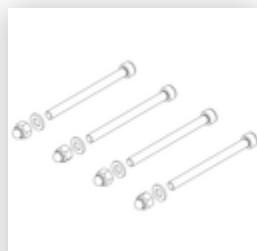

Order no.: 800020

Assembly set for
front-side railing