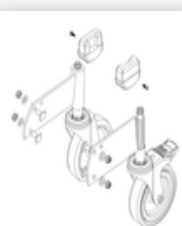

Order no.: 800036

Spare parts for platform ladders and platform stairs