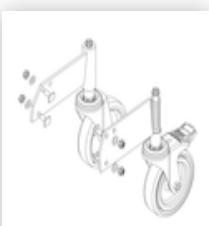

Order no.: 800035

Spare parts for platform ladders and platform stairs