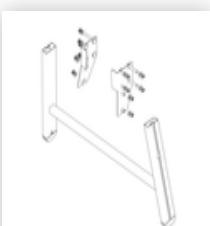

Order no.: 051102

**Platform stairs, with single-sided access, with spring-loaded castors, steel grating
2 steps**

Spare parts

Order no.: 019687

Spring-loaded castor for platform stairs with locking device

Order no.: 019697

Spring-loaded castor for platform stairs without locking device

Order no.: 019246

Inside shoe for platform stairs For side-rail dimensions: 57 x 24 mm

Order no.: 800006

Spare parts for platform ladders and platform stairs

Order no.: 800007

Spare parts for platform ladders and platform stairs

Order no.: 800013

Spare parts for platform ladders and platform stairs

Order no.: 800015

Spare parts for platform ladders and platform stairs

Order no.: 800016

Spare parts for platform ladders and platform stairs

Order no.: 800020

Spare parts for platform ladders and platform stairs

Order no.: 800021

Spare parts for platform ladders and platform stairs