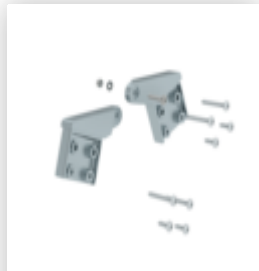

Order no.: 040270

**Stepladder with steps,
double-sided access,
pluggable 2x4 steps**

Spare parts

Order no.: 019296

Replacement hinge set for stepladders, double-sided access, made of aluminium

Order no.: 019412

Corner strut for aluminium double-sided step ladders.

Order no.: 019052

ergo-pad® grip area type 2 for double-sided step ladder with double-sided access

Order no.: 019206

nivello® inside shoe 73 x 25 mm Model year from 2019

Order no.: 019209

nivello® foot plate, standard for depth of side-rail 58 / 73 mm

Order no.: 019429

Spreader lock 1 set = 2 pcs. including rivets

Order no.: 019140

Information sticker for double-sided ladders with double-sided access Sticker 19020