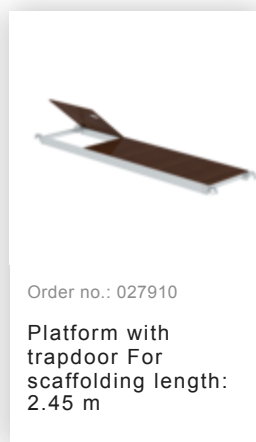

Order no.: 115500

Folding scaffolding with triple platform Platform height 2.51 m

Spare parts

Order no.: 027941

Folding frame unit,
1.9 m

Order no.: 027930

Platform without
flap For scaffolding
length: 2.45 m

Order no.: 027910

Platform with
trapdoor For
scaffolding length:
2.45 m

Order no.: 027951

Push-fit frame
190/112

Order no.: 027956

Railing lengthwise
2,450 mm

Order no.: 027908

Diagonal brace
2.45 m

Order no.: 027940

Step-on bracket

Order no.: 027949

Toe board front
side For scaffolding
width: 1.9 m

Order no.: 027914

Toe board long side
For scaffolding
length: 2.45 m

Order no.: 027917

Swivel castor with
spindle height
adjustable Ø 200
mm