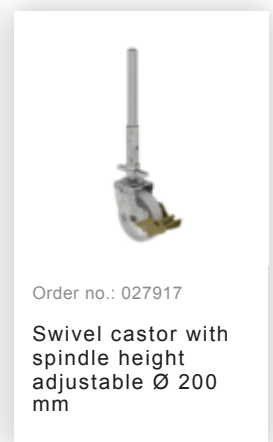

Order no.: 115500

Folding scaffolding with triple platform Platform height 2.51 m

Spare parts

Order no.: 027941

Folding frame unit,
1.9 m

Order no.: 027930

Platform without
flap For scaffolding
length: 2.45 m

Order no.: 027910

Platform with
trapdoor For
scaffolding length:
2.45 m

Order no.: 027951

Push-fit frame
190/112

Order no.: 027956

Railing lengthwise
2,450 mm

Order no.: 027908

Diagonal brace
2.45 m

Order no.: 027940

Step-on bracket

Order no.: 027949

Toe board front
side For scaffolding
width: 1.9 m

Order no.: 027914

Toe board long side
For scaffolding
length: 2.45 m

Order no.: 027917

Swivel castor with
spindle height
adjustable Ø 200
mm