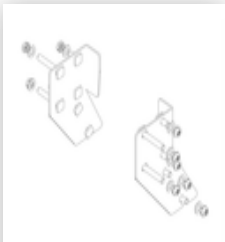

Order no.: 800015

Spare parts for platform ladders and platform stairs