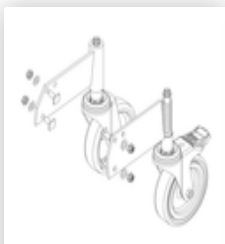

Order no.: 019697

Spring-loaded castor for platform stairs without locking device

Order no.: 019246

Inside shoe for platform stairs For side-rail dimensions: 57 x 24 mm

Order no.: 800007

Spare parts for platform ladders and platform stairs

Order no.: 800008

Spare parts for platform ladders and platform stairs

Order no.: 800014

Spare parts for platform ladders and platform stairs

Order no.: 800015

Spare parts for platform ladders and platform stairs

Order no.: 800017

Spare parts for platform ladders and platform stairs

Order no.: 800021

Spare parts for platform ladders and platform stairs

Order no.: 800026

Spare parts for platform ladders and platform stairs

Order no.: 800035

Spare parts for platform ladders and platform stairs

Order no.: 800036

Spare parts for platform ladders and platform stairs

Order no.: 800063

Spare parts for platform ladders and platform stairs