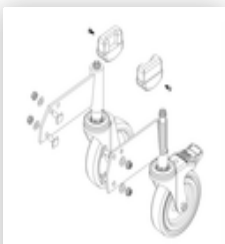

Order no.: 800036

Spare parts for platform ladders and platform stairs