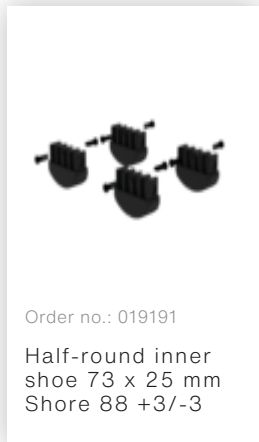

Order no.: 030408

**Bridging platform,
foldable 1.70 x 0.60 m**

Spare parts

Order no.: 019191

Half-round inner
shoe 73 x 25 mm
Shore 88 +3/-3
