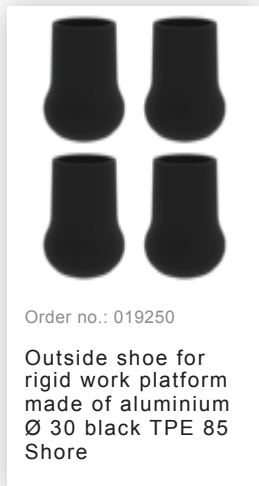

Order no.: 051018

Work platform rigid steel
grating with castors 2
steps

Spare parts

Order no.: 019250

Outside shoe for
rigid work platform
made of aluminium
Ø 30 black TPE 85
Shore