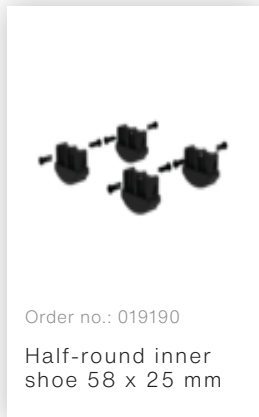

Order no.: 030404

**ML bridging platform,  
foldable 1300 x 285 x  
500 mm**

**Spare parts**

---

Order no.: 019190

Half-round inner  
shoe 58 x 25 mm

---