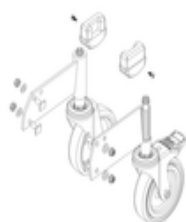

Order no.: 050102

Platform stairs, with single-sided access, with spring-loaded castors, grooved aluminium 2 steps

Spare parts

Order no.: 019246

Inside shoe for platform stairs For side-rail dimensions: 57 x 24 mm

Order no.: 800013

Spare parts for platform ladders and platform stairs

Order no.: 800015

Spare parts for platform ladders and platform stairs

Order no.: 800016

Spare parts for platform ladders and platform stairs

Order no.: 800020

Spare parts for platform ladders and platform stairs

Order no.: 800021

Spare parts for platform ladders and platform stairs

Order no.: 800022

Spare parts for platform ladders and platform stairs

Order no.: 800023

Spare parts for platform ladders and platform stairs

Order no.: 800024

Spare parts for platform ladders and platform stairs

Order no.: 800025

Spare parts for platform ladders and platform stairs