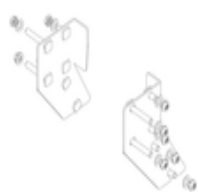

Order no.: 050102

Platform stairs, with single-sided access, with spring-loaded castors, grooved aluminium 2 steps

Spare parts

Order no.: 019246

Inside shoe for platform stairs For side-rail dimensions: 57 x 24 mm

Order no.: 800006

Spare parts for platform ladders and platform stairs

Order no.: 800007

Spare parts for platform ladders and platform stairs

Order no.: 800008

Spare parts for platform ladders and platform stairs

Order no.: 800013

Spare parts for platform ladders and platform stairs

Order no.: 800015

Spare parts for platform ladders and platform stairs

Order no.: 800016

Spare parts for platform ladders and platform stairs