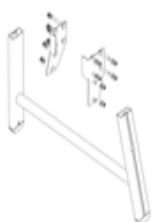

Order no.: 050102

Platform stairs, with single-sided access, with spring-loaded castors, grooved aluminium 2 steps

Spare parts

Order no.: 019246

Inside shoe for platform stairs For side-rail dimensions: 57 x 24 mm

Order no.: 800006

Spare parts for platform ladders and platform stairs

Order no.: 800007

Spare parts for platform ladders and platform stairs

Order no.: 800008

Spare parts for platform ladders and platform stairs

Order no.: 800013

Spare parts for platform ladders and platform stairs

Order no.: 800015

Spare parts for platform ladders and platform stairs

Order no.: 800016

Spare parts for platform ladders and platform stairs

Order no.: 800020

Spare parts for platform ladders and platform stairs

Order no.: 800021

Spare parts for platform ladders and platform stairs

Order no.: 800022

Spare parts for platform ladders and platform stairs