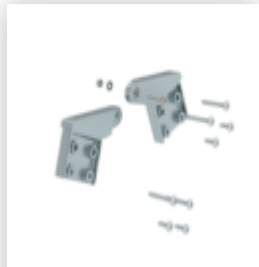

Order no.: 040206

**Double-sided stepladder**  
**2x3 steps**

## Spare parts

Order no.: 019296

Replacement hinge set for stepladders, double-sided access, made of aluminium

Order no.: 019412

Corner strut for aluminium double-sided step ladders.

Order no.: 019052

ergo-pad® grip area type 2 for double-sided step ladder with double-sided access

Order no.: 019209

nivello® foot plate, standard for depth of side-rail 58 / 73 mm

Order no.: 019206

nivello® inside shoe 73 x 25 mm Model year from 2019

Order no.: 019429

Spreader lock 1 set = 2 pcs. including rivets